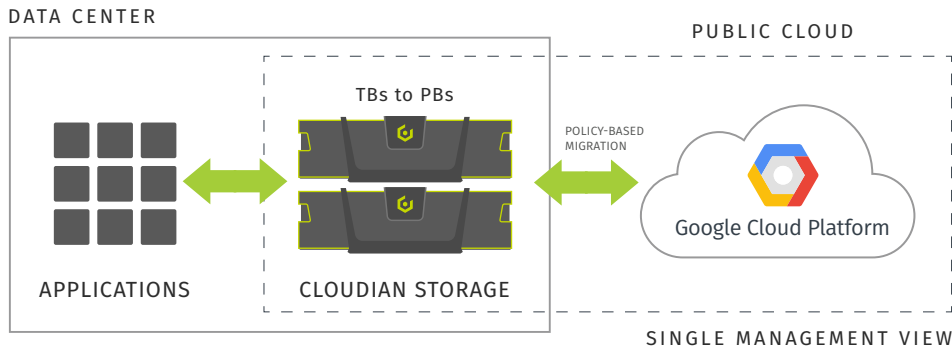

## Cloudian On-Premises Storage with Policy-Based Migration to Google Cloud Platform

With Cloudian HyperStore<sup>®</sup>, you get petabyte-scale, Google Cloud-compatible storage right in your data center. You store data locally, with policy-based migration to Google Cloud. Cloudian's hybrid cloud solution provides limitless capacity with on-premises control and a single management view into all of your storage.

Manage both public and private storage pools as one with Cloudian HyperStore

### Policy-Based Tiering to Public Cloud

Retain some data on-premises for performance or compliance. Migrate the rest to the public cloud according to rules, such as frequency of use, age, file size, file type, and more. And Cloudian retains a local metadata copy of the migrated data, so you can instantly search all of your data — both locally and in the cloud.